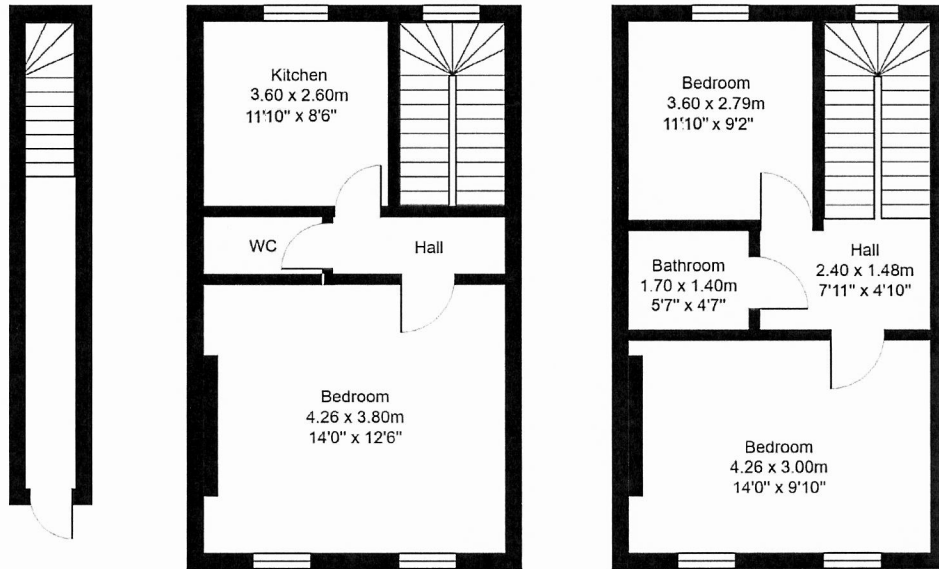

# Caledonian Road, Islington, London, N1

Aproximate Gross Internal Area = 68.7 m<sup>2</sup> ... 740 ft<sup>2</sup>

Illustration for identification purposes only, measurements are aproximate and not to scale.  
Assessmenthive.co.uk